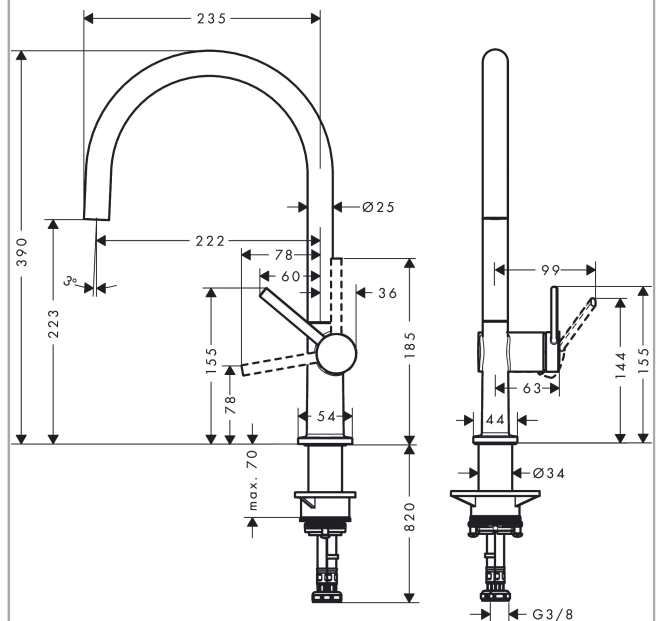

Talis M54

Single lever kitchen mixer 220, 1jet

Surfaces: **Matt Black** Article Number: **72804670**

Description

product features

- ComfortZone 220
- swivel range adjustable in 4 steps 60°, 110°, 150° or 360°
- laminar spray
- connection dimension: DN15
- maximum flow rate at 3 bar: 9 l/min
- ceramic cartridge
- connection type: G 3/8 connections
- temperature limitation adjustable
- suitable for continuous flow water heaters
- tap hole with Ø 35 mm required

Technology

Design awards

reddot winner 2020

Product image

Scale drawing

Flowchart

Talis M54
Single lever kitchen mixer 220, 1jet
 Surfaces: **Matt Black** Article Number: **72804670**

Exploded Drawing

Year of production: >04/21

Talis M54

Single lever kitchen mixer 220, 1jet

Surfaces: **Matt Black** Article Number: **72804670**

Spare part list

Year of production: >04/21

Pos.	Description	Article Number	Price	PU
1	spout cpl.	93757670	-	1
2	screw	94319000	-	1
3	spray former	93748000	-	1
4	service tool	93750000	-	1
5	O-Ring 14x2,5	98189000	-	1
6	axialring	97558000	-	1
7	handle	93736670	-	1
8	hollow set screw M5x5	98446000	-	1
9	screw cover	93735610	-	1
10	flange	93737670	-	1
11	nut	93738000	-	1
12	cartridge, assy	93760000	-	1
13	O-ring 36x3	98052000	-	1
14	support	97523000	-	1
15	fixing set (Ø 34)	95049000	-	1
16	lever collar	97548000	-	1
17	connection hose 900 mm M8x0,75 G3/8	93746000	-	1
18	O-ring 6,6x1,6	93019000	-	1