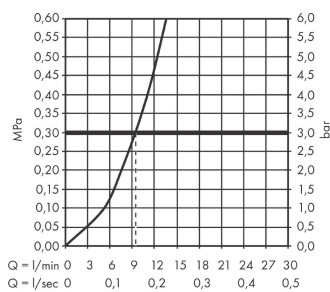

Talis M54

Single lever kitchen mixer 220, 1jet

Surfaces: **Matt Black** Article Number: **72804670**

Description

product features

- ComfortZone 220
- swivel range adjustable in 4 steps 60°, 110°, 150° or 360°
- laminar spray
- connection dimension: DN15
- maximum flow rate at 3 bar: 9 l/min
- ceramic cartridge
- connection type: G 3/8 connections
- temperature limitation adjustable
- suitable for continuous flow water heaters
- tap hole with Ø 35 mm required

Technology

Design awards

reddot winner 2020

Product image

Scale drawing

Flowchart

Talis M54
Single lever kitchen mixer 220, 1jet
 Surfaces: **Matt Black** Article Number: **72804670**

Exploded Drawing