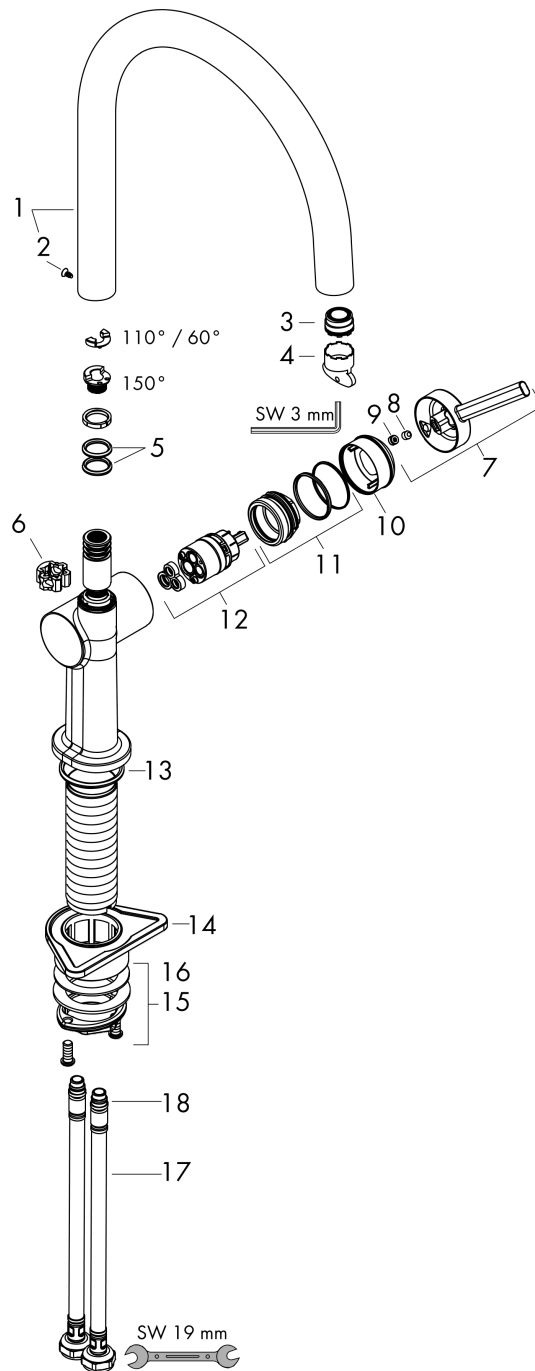

Talis M54

Single lever kitchen mixer 220, 1jet

Surfaces: **Matt Black** Article Number: **72804670**

Description

product features

- ComfortZone 220
- swivel range adjustable in 4 steps 60°, 110°, 150° or 360°
- laminar spray
- connection dimension: DN15
- maximum flow rate at 3 bar: 9 l/min
- ceramic cartridge
- connection type: G 3/8 connections
- temperature limitation adjustable
- suitable for continuous flow water heaters
- tap hole with Ø 35 mm required

Technology

Design awards

reddot winner 2020

Product image

Scale drawing

Flowchart

Talis M54
Single lever kitchen mixer 220, 1jet
 Surfaces: **Matt Black** Article Number: **72804670**

Exploded Drawing

Year of production: >04/21

Talis M54

Single lever kitchen mixer 220, 1jet

Surfaces: **Matt Black** Article Number: **72804670**

Spare part list

Year of production: >04/21

Pos.	Description	Article Number	Price	PU
1	spout cpl.	93757670	-	1
2	screw	94319000	-	1
3	spray former	93748000	-	1
4	service tool	93750000	-	1
5	O-Ring 14x2,5	98189000	-	1
6	axialring	97558000	-	1
7	handle	93736670	-	1
8	hollow set screw M5x5	98446000	-	1
9	screw cover	93735610	-	1
10	flange	93737670	-	1
11	nut	93738000	-	1
12	cartridge, assy	93760000	-	1
13	O-ring 36x3	98052000	-	1
14	support	97523000	-	1
15	fixing set (Ø 34)	95049000	-	1
16	lever collar	97548000	-	1
17	connection hose 900 mm M8x0,75 G3/8	93746000	-	1
18	O-ring 6,6x1,6	93019000	-	1